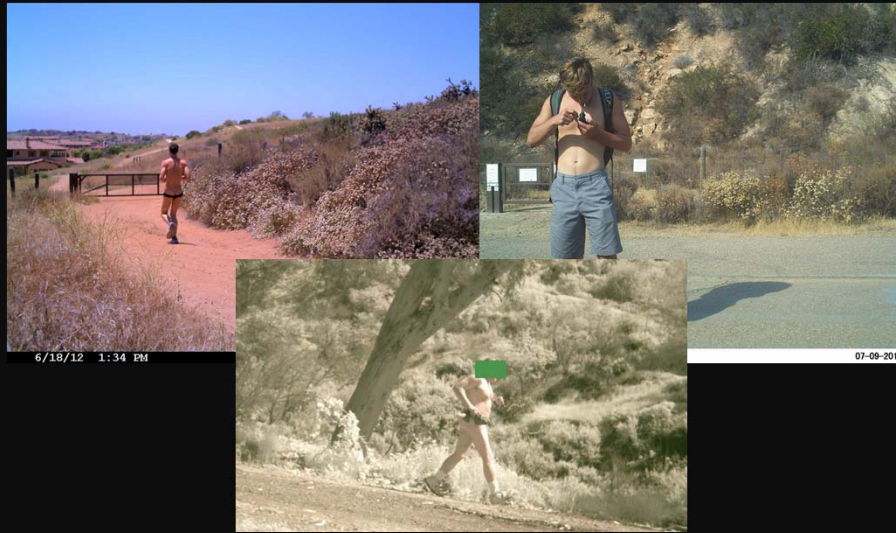

Inappropriate Behavior